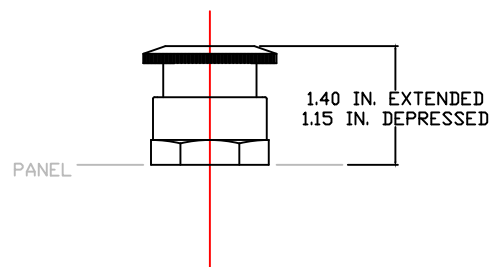

30P10089

30P10089

30P10089 Outline

30mm PUSHBUTTON LINE
PUSH-TWIST-RELEASE OPERATOR
CAT. PTR
OUTLINE DRAWING

30P10089

30P10089