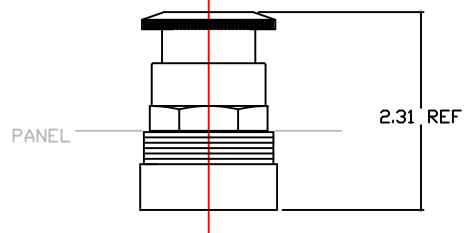

30P10089

30P10089

30P10089 Outline

30mm PUSHBUTTON LINE
PUSH-TWIST-RELEASE OPERATOR
CAT. PTR
OUTLINE DRAWING

30P10089

30P10089