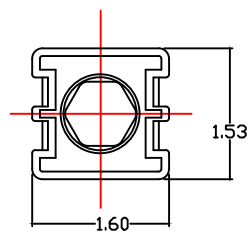

30P10089

30P10089

30P10089 Outline

30mm PUSHBUTTON LINE
PUSH-TWIST-RELEASE OPERATOR
CAT. PTR
OUTLINE DRAWING

30P10089

30P10089