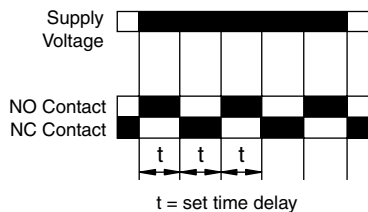

OPERATING MODES:

FUNCTION: ON DELAY

FUNCTION: DELAY ON BREAK

FUNCTION: INTERVAL DELAY

FUNCTION: DELAY ON MAKE WITH TOTALISE (TIME STORAGE)

FUNCTION: PULSE OUTPUT

FUNCTION: DELAY ON MAKE / DELAY ON BREAK

FUNCTION: REPEAT CYCLE EQUAL (OFF FIRST)

FUNCTION: INTERVAL AFTER BREAK

FUNCTION: REPEAT CYCLE EQUAL (ON FIRST)

FUNCTION: INTERVAL WITH TOTALISE (TIME STORAGE)

OPERATING MODES:

FUNCTION: INTERVAL ON MAKE / INTERVAL ON BREAK

FUNCTION: RETRIGGERABLE SINGLE SHOT

FUNCTION: SINGLE SHOT

TERMINAL DIAGRAM: