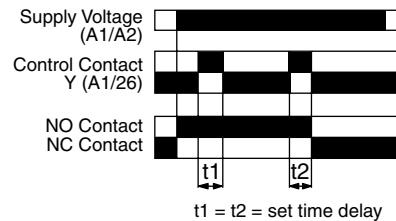

OPERATING MODES:

FUNCTION: ON DELAY

FUNCTION: DELAY ON BREAK

FUNCTION: INTERVAL DELAY

FUNCTION: DELAY ON MAKE WITH TOTALISE (TIME STORAGE)

FUNCTION: PULSE OUTPUT

FUNCTION: DELAY ON MAKE / DELAY ON BREAK

FUNCTION: REPEAT CYCLE EQUAL (OFF FIRST)

FUNCTION: INTERVAL AFTER BREAK

FUNCTION: REPEAT CYCLE EQUAL (ON FIRST)

FUNCTION: INTERVAL WITH TOTALISE (TIME STORAGE)

OPERATING MODES:

FUNCTION: INTERVAL ON MAKE / INTERVAL ON BREAK

FUNCTION: RETRIGGERABLE SINGLE SHOT