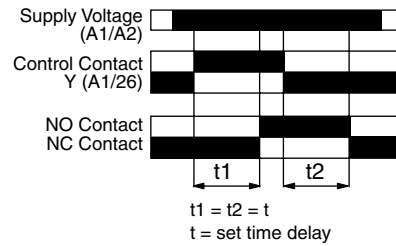

OPERATING MODES:

FUNCTION: ON DELAY

FUNCTION: DELAY ON BREAK

FUNCTION: INTERVAL DELAY

FUNCTION: DELAY ON MAKE WITH TOTALISE (TIME STORAGE)

FUNCTION: PULSE OUTPUT

FUNCTION: DELAY ON MAKE / DELAY ON BREAK

FUNCTION: REPEAT CYCLE EQUAL (OFF FIRST)

FUNCTION: INTERVAL AFTER BREAK

FUNCTION: REPEAT CYCLE EQUAL (ON FIRST)

FUNCTION: INTERVAL WITH TOTALISE (TIME STORAGE)

OPERATING MODES:

FUNCTION: INTERVAL ON MAKE / INTERVAL ON BREAK

FUNCTION: RETRIGGERABLE SINGLE SHOT