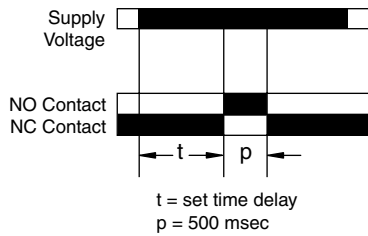

OPERATING MODES:

FUNCTION: ON DELAY

FUNCTION: DELAY ON BREAK

FUNCTION: INTERVAL DELAY

FUNCTION: DELAY ON MAKE WITH TOTALISE (TIME STORAGE)

FUNCTION: PULSE OUTPUT

FUNCTION: DELAY ON MAKE / DELAY ON BREAK

FUNCTION: REPEAT CYCLE EQUAL (OFF FIRST)

FUNCTION: INTERVAL AFTER BREAK

FUNCTION: REPEAT CYCLE EQUAL (ON FIRST)

FUNCTION: INTERVAL WITH TOTALISE (TIME STORAGE)

OPERATING MODES:

FUNCTION: INTERVAL ON MAKE / INTERVAL ON BREAK

FUNCTION: RETRIGGERABLE SINGLE SHOT

FUNCTION: SINGLE SHOT

TERMINAL DIAGRAM: