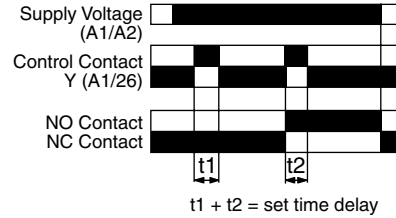

OPERATING MODES:

FUNCTION: ON DELAY

FUNCTION: DELAY ON BREAK

FUNCTION: INTERVAL DELAY

FUNCTION: DELAY ON MAKE WITH TOTALISE (TIME STORAGE)

FUNCTION: PULSE OUTPUT

FUNCTION: DELAY ON MAKE / DELAY ON BREAK

FUNCTION: REPEAT CYCLE EQUAL (OFF FIRST)

FUNCTION: INTERVAL AFTER BREAK

FUNCTION: REPEAT CYCLE EQUAL (ON FIRST)

FUNCTION: INTERVAL WITH TOTALISE (TIME STORAGE)

OPERATING MODES:

FUNCTION: INTERVAL ON MAKE / INTERVAL ON BREAK

FUNCTION: RETRIGGERABLE SINGLE SHOT