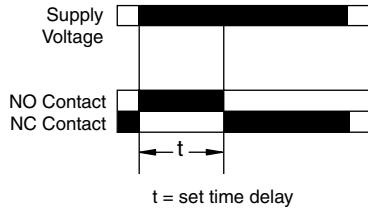

OPERATING MODES:

FUNCTION: ON DELAY

FUNCTION: DELAY ON BREAK

FUNCTION: INTERVAL DELAY

FUNCTION: DELAY ON MAKE WITH TOTALISE (TIME STORAGE)

FUNCTION: PULSE OUTPUT

FUNCTION: DELAY ON MAKE / DELAY ON BREAK

FUNCTION: REPEAT CYCLE EQUAL (OFF FIRST)

FUNCTION: INTERVAL AFTER BREAK

FUNCTION: REPEAT CYCLE EQUAL (ON FIRST)

FUNCTION: INTERVAL WITH TOTALISE (TIME STORAGE)

OPERATING MODES:

FUNCTION: INTERVAL ON MAKE / INTERVAL ON BREAK

FUNCTION: RETRIGGERABLE SINGLE SHOT

FUNCTION: SINGLE SHOT

TERMINAL DIAGRAM: