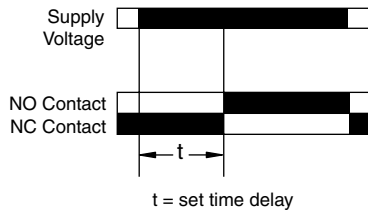

OPERATING MODES:

FUNCTION: ON DELAY

FUNCTION: DELAY ON BREAK

FUNCTION: INTERVAL DELAY

FUNCTION: DELAY ON MAKE WITH TOTALISE (TIME STORAGE)

FUNCTION: PULSE OUTPUT

FUNCTION: DELAY ON MAKE / DELAY ON BREAK

FUNCTION: REPEAT CYCLE EQUAL (OFF FIRST)

FUNCTION: INTERVAL AFTER BREAK

FUNCTION: REPEAT CYCLE EQUAL (ON FIRST)

FUNCTION: INTERVAL WITH TOTALISE (TIME STORAGE)

OPERATING MODES:

FUNCTION: INTERVAL ON MAKE / INTERVAL ON BREAK

FUNCTION: RETRIGGERABLE SINGLE SHOT

FUNCTION: SINGLE SHOT

TERMINAL DIAGRAM: