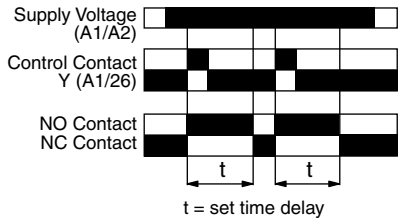

FUNCTION: INTERVAL AFTER BREAK

FUNCTION: REPEAT CYCLE EQUAL (ON FIRST)

FUNCTION: INTERVAL WITH TOTALISE (TIME STORAGE)

OPERATING MODES:

FUNCTION: INTERVAL ON MAKE / INTERVAL ON BREAK

FUNCTION: RETRIGGERABLE SINGLE SHOT

FUNCTION: SINGLE SHOT

TERMINAL DIAGRAM: