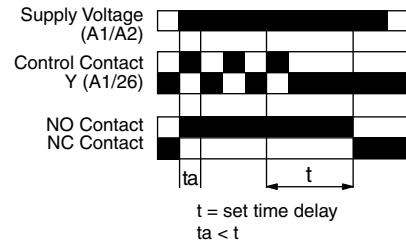

FUNCTION: INTERVAL AFTER BREAK

FUNCTION: REPEAT CYCLE EQUAL (ON FIRST)

FUNCTION: INTERVAL WITH TOTALISE (TIME STORAGE)

OPERATING MODES:

FUNCTION: INTERVAL ON MAKE / INTERVAL ON BREAK

FUNCTION: RETRIGGERABLE SINGLE SHOT

FUNCTION: SINGLE SHOT

TERMINAL DIAGRAM: