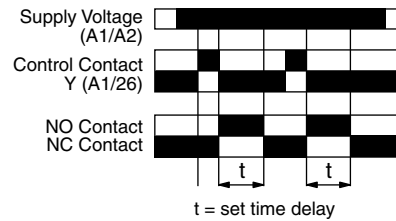

OPERATING MODES:

FUNCTION: ON DELAY

FUNCTION: DELAY ON BREAK

FUNCTION: INTERVAL DELAY

FUNCTION: DELAY ON MAKE WITH TOTALISE (TIME STORAGE)

FUNCTION: PULSE OUTPUT

FUNCTION: DELAY ON MAKE / DELAY ON BREAK

FUNCTION: REPEAT CYCLE EQUAL (OFF FIRST)

FUNCTION: INTERVAL AFTER BREAK

FUNCTION: REPEAT CYCLE EQUAL (ON FIRST)

FUNCTION: INTERVAL WITH TOTALISE (TIME STORAGE)

OPERATING MODES:

FUNCTION: INTERVAL ON MAKE / INTERVAL ON BREAK

FUNCTION: RETRIGGERABLE SINGLE SHOT