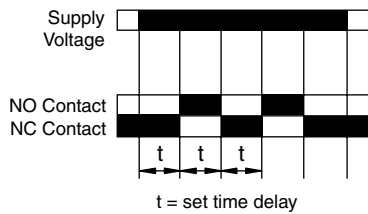

OPERATING MODES:

FUNCTION: ON DELAY

FUNCTION: DELAY ON BREAK

FUNCTION: INTERVAL DELAY

FUNCTION: DELAY ON MAKE WITH TOTALISE (TIME STORAGE)

FUNCTION: PULSE OUTPUT

FUNCTION: DELAY ON MAKE / DELAY ON BREAK

FUNCTION: REPEAT CYCLE EQUAL (OFF FIRST)

FUNCTION: INTERVAL AFTER BREAK

FUNCTION: REPEAT CYCLE EQUAL (ON FIRST)

FUNCTION: INTERVAL WITH TOTALISE (TIME STORAGE)

OPERATING MODES:

FUNCTION: INTERVAL ON MAKE / INTERVAL ON BREAK

FUNCTION: RETRIGGERABLE SINGLE SHOT

FUNCTION: SINGLE SHOT

TERMINAL DIAGRAM: