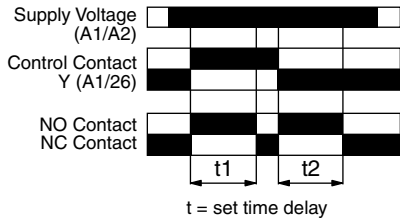

FUNCTION: INTERVAL AFTER BREAK

FUNCTION: REPEAT CYCLE EQUAL (ON FIRST)

FUNCTION: INTERVAL WITH TOTALISE (TIME STORAGE)

OPERATING MODES:

FUNCTION: INTERVAL ON MAKE / INTERVAL ON BREAK

FUNCTION: RETRIGGERABLE SINGLE SHOT

FUNCTION: SINGLE SHOT

TERMINAL DIAGRAM: