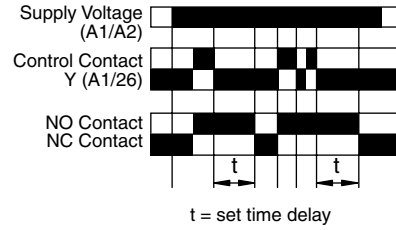

OPERATING MODES:

FUNCTION: ON DELAY

FUNCTION: DELAY ON BREAK

FUNCTION: INTERVAL DELAY

FUNCTION: DELAY ON MAKE WITH TOTALISE (TIME STORAGE)

FUNCTION: PULSE OUTPUT

FUNCTION: DELAY ON MAKE / DELAY ON BREAK

FUNCTION: REPEAT CYCLE EQUAL (OFF FIRST)

FUNCTION: INTERVAL AFTER BREAK

FUNCTION: REPEAT CYCLE EQUAL (ON FIRST)

FUNCTION: INTERVAL WITH TOTALISE (TIME STORAGE)

OPERATING MODES:

FUNCTION: INTERVAL ON MAKE / INTERVAL ON BREAK

FUNCTION: RETRIGGERABLE SINGLE SHOT