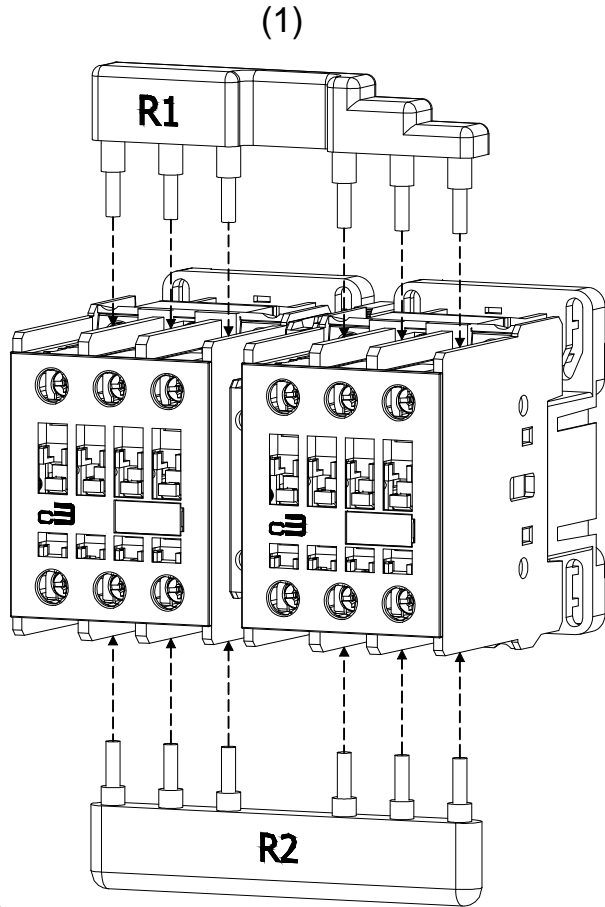

Assembly Instructions  
 Instrucciones de Montaje  
 Q•d˘ 8/ ^•Á^Á [ ] œ˘ ^{  
 (Cat. 300-RWS)

Busbars kit reversing starter  
 Juego de conexi**ÓN** de barras para inversor  
 Jogo de barramentos para chave reversora

Mechanical Interlock Block not included.  
 Bloque de enclavamiento mec**ÁN**ico no incluido.  
 Bloque de enclavamiento mec**ÁN**ico não incluído.

**WARNING:**  
 Disconnect power before proceeding with any work on this equipment. Installation and maintenance by technical personnel only. Install products in accordance with the operation instructions and the NEC (U.S. National Electrical Code) regulations or local applicable codes and standards.