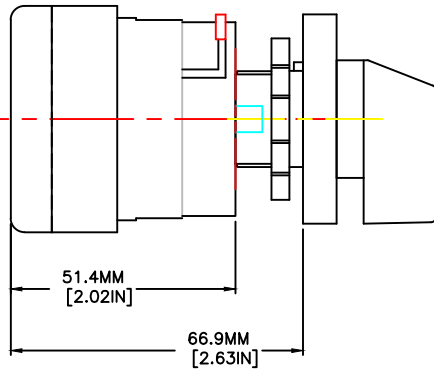

THREE STAGE SW.
[6 POLE-- 11906]

SINGLE STAGE SW.
[1 & 2 POLE]

SWITCH DEPTH= SINGLE STAGE + 15 mm
PER ADDITIONAL STAGE

CODES: 1119X & 11906

25A / 32A

60C10010

<p>TOLERANCE</p> <p>XX +/- 0.02</p> <p>XXX +/- 0.005</p> <p>XXXX +/- 0.001</p> <p>ANGLES +/- 0.5 DEG</p> <p>UNLESS OTHERWISE SPECIFIED</p>		
	<p>P.O. BOX 496 BEAVER, PA 15009 www.c3controls.com</p>	
<p>This drawing is the property of c3controls. The drawing may not be copied, used or disclosed, for any purpose except as authorized in writing by c3controls.</p>		
<p>Drawn By: RJJ</p>	<p>Date: 11-10-06</p>	<p>Scale: 1:1</p>
<p>Product OUTLINES</p>		<p>Drawing Number: 60C10010</p>