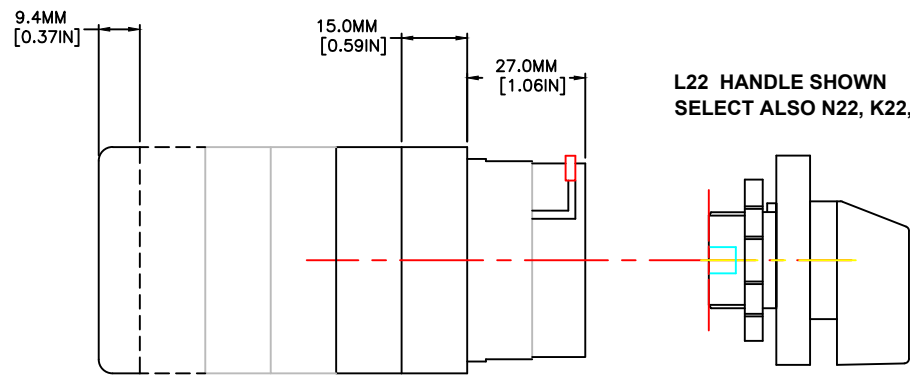

THREE STAGE SW.
[6 POLE-- 11906]

SINGLE STAGE SW.
[1 & 2 POLE]

SWITCH DEPTH= SINGLE STAGE + 15 mm
PER ADDITIONAL STAGE

CODES: 1119X & 11906

25A / 32A

60C10010

<p>TOLERANCE</p> <p>XX +/- 0.02</p> <p>XXX +/- 0.005</p> <p>XXXX +/- 0.001</p> <p>ANGLES +/- 0.5 DEG</p> <p>UNLESS OTHERWISE SPECIFIED</p>		
	<p>P.O. BOX 496 BEAVER, PA 15009 www.c3controls.com</p>	
<p>This drawing is the property of c3controls. The drawing may not be copied, used or disclosed, for any purpose except as authorized in writing by c3controls.</p>		
<p>Drawn By: RJJ</p>	<p>Date: 11-10-06</p>	<p>Scale: 1:1</p>
<p>Product OUTLINES</p>		<p>Drawing Number: 60C10010</p>