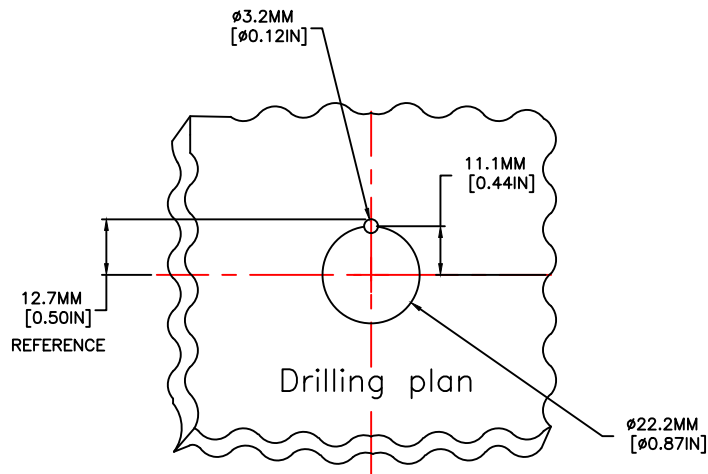

THREE STAGE SW.
[6 POLE-- 11906]

SINGLE STAGE SW.
[1 & 2 POLE]

SWITCH DEPTH= SINGLE STAGE + 15 mm
PER ADDITIONAL STAGE

CODES: 1119X & 11906

25A / 32A

60C10010

<p>TOLERANCE</p> <p>XX +/- 0.02</p> <p>XXX +/- 0.005</p> <p>XXXX +/- 0.001</p> <p>ANGLES +/- 0.5 DEG</p> <p>UNLESS OTHERWISE SPECIFIED</p>		
	<p>P.O. BOX 496 BEAVER, PA 15009 www.c3controls.com</p>	
<p>This drawing is the property of c3controls. The drawing may not be copied, used or disclosed, for any purpose except as authorized in writing by c3controls.</p>		
<p>Drawn By: RJJ</p>	<p>Date: 11-10-06</p>	<p>Scale: 1:1</p>
<p>Product OUTLINES</p>		<p>Drawing Number: 60C10010</p>