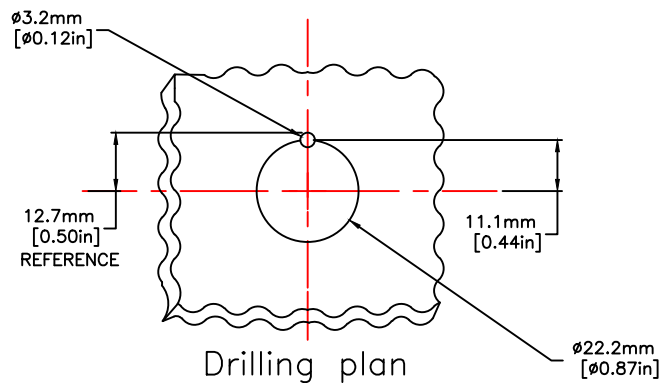

CODE : 42325

CODE : 42325

**L22 HANDLE SHOWN
ALSO SPECIFY N22**

Z9325

16A

60C10045

<p>TOLERANCE .XX +/- 0.02 .XXX +/- 0.005 .XXXX +/- 0.001 ANGLES +/- 0.5 DEG UNLESS OTHERWISE SPECIFIED</p>		<p>c3controls <small>since 1976</small> P.O. BOX 496 BEAVER, PA 15009 www.c3controls.com</p>	
<p>This drawing is the property of c3controls. The drawing may not be copied, used or disclosed, for any purpose except as authorized in writing by c3controls.</p>		<p>Description: AMMETER SWITCH SERIES 42325 1 Pole - 3 Transformers 16A -----Product OUTLINES</p>	
<p>Drawn By: RJJ</p>		<p>Drawing Number: 60C10045</p>	
<p>Date: 11-14-06</p>		<p>Scale: 1:1</p>	